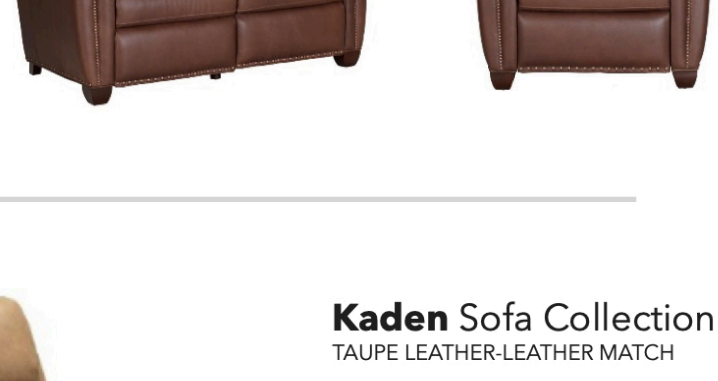

BARCALOUNGER
enjoy life's moments