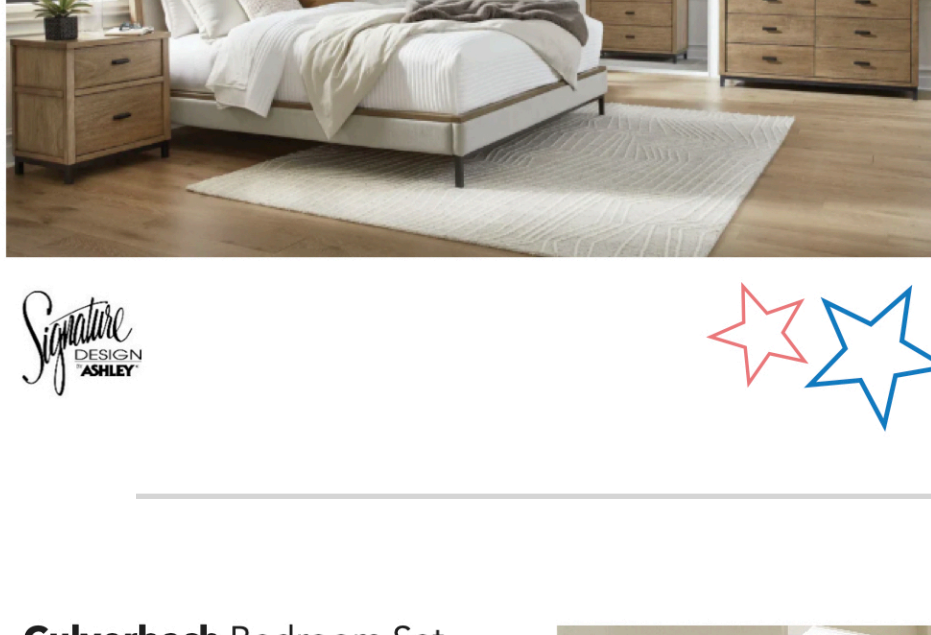

Tomtyn Bedroom Set

LIGHT BROWN

Sleek in its simplicity, this BEDROOM SET takes a relaxed approach to refinement. Its mixed-material design brings a trendy urban-chic feel to your morning and nighttime routines, while functional features keep your bedroom clutter-free. Clothes and linens are easily tucked away in the smooth-gliding drawers.

SPECIAL MEMORIAL DAY PRICING GOOD THROUGH MAY 31ST

- **QUEEN BED SALE PRICE $579**
- **KING BED SALE PRICE $719**
- **DRESSER SALE PRICE $749**
- **MIRROR SALE PRICE $129**
- **CHEST SALE PRICE $709**
- **NIGHT STAND SALE PRICE $309**

Signature
DESIGN
ASHLEY