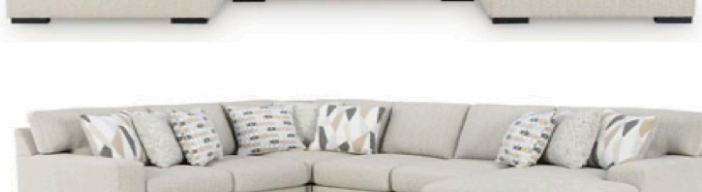

Laurelgrove Sectionals

Next-Gen Nuvella™ PEBBLE FABRIC