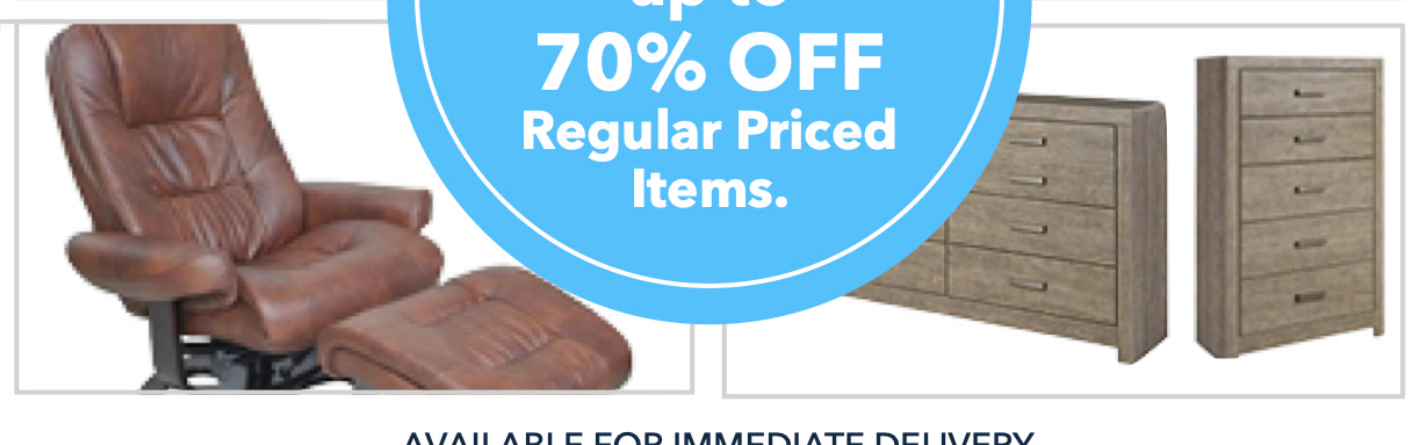

CLEARANCE Center Outlet

FOR **ROCK BOTTOM PRICES**

New & Previously Leased Furniture up to **70% OFF** Regular Priced Items.

AVAILABLE FOR IMMEDIATE DELIVERY

LIMITED TIME OFFER ON SPECIAL FINANCING DEALS*

NO INTEREST

IF PAID IN FULL WITHIN 6-12 MONTHS

15% Discount not applicable with Financing.

*25% deposit required. Financing available by Synchony.

Visit Us Today!

Interior Furniture Resources

7035 Jonestown Road | Harrisburg, PA 17112

www.InteriorFurnitureResources.com 717-657-3000

Sale runs May 19, 2026 through June 6, 2026. Although every precaution is taken, errors in prices and/or specifications may occur. Store reserves the right to correct such errors. Pricing may vary depending on the fabric you select when purchasing special order upholstered items and are listed at a starting price. Office commercial products are not included in the promotion. Floor Models, Special Value, and In-Stock merchandise are while supplies last and also priced as is. 25% deposit down at purchase required for any special orders. Financing promotions offer interest free financing if paid within 18 months. Financing may not be combined with any other promotions. A 25% deposit is required upon order. Prior purchases and commercial purchases are excluded from this offer. May not be combined with any other offer unless specifically stated. Financing is subject to credit approval. Minimum monthly payments required. See store for details.